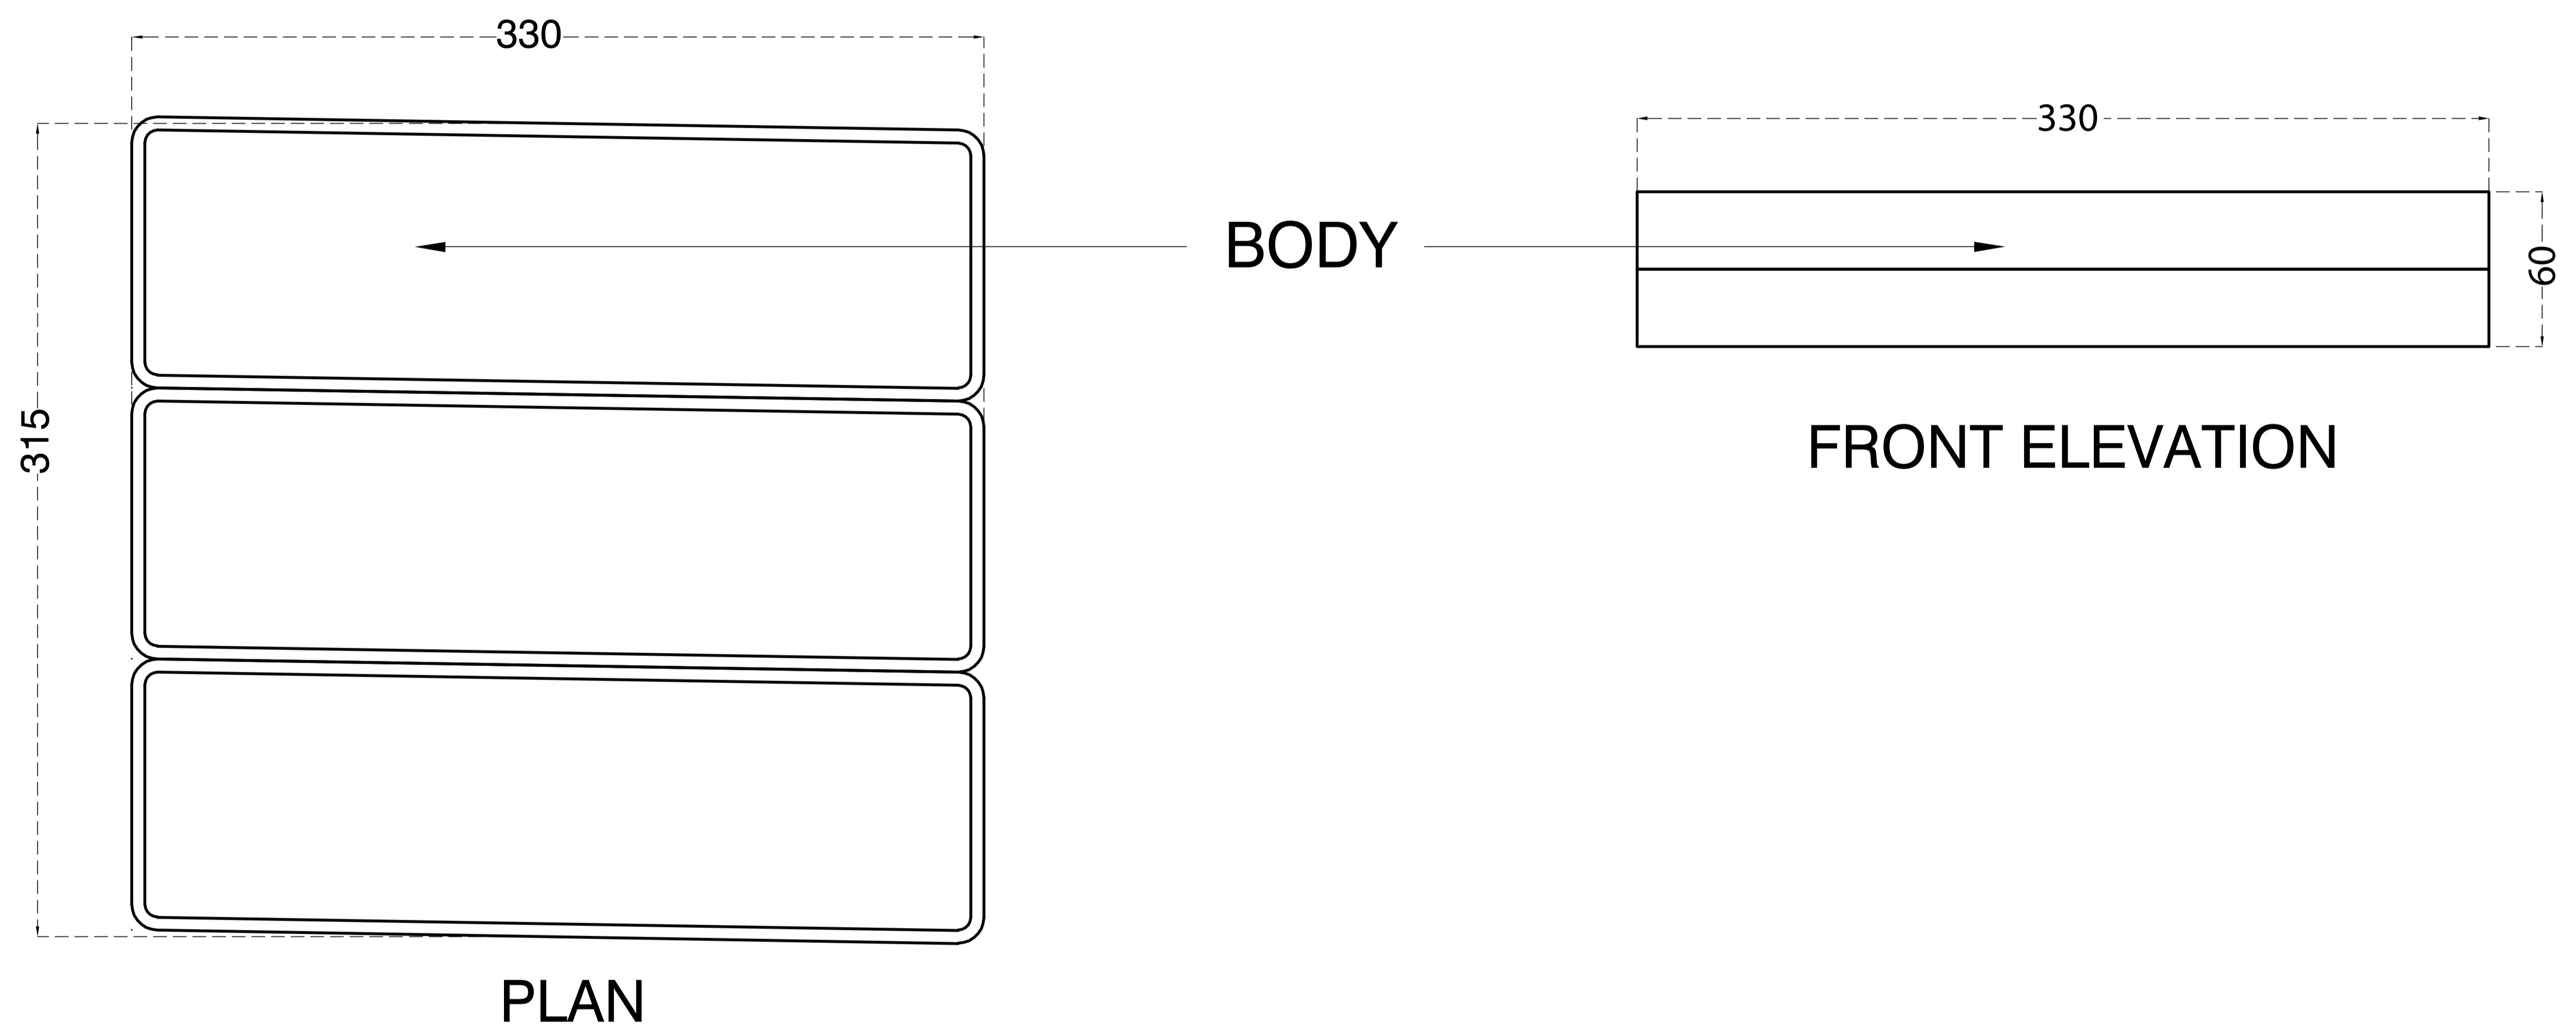

PVC Bath Chair with Metal Base

Product Code : 1504

Technical Drawing

All dimension are in **mm**